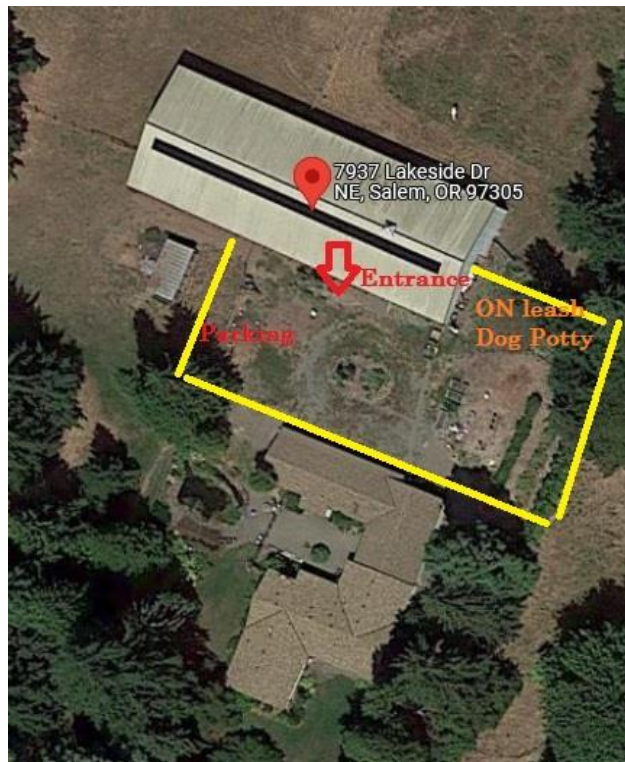

# Rules @ Lat45 Farm

1. Gates that are CLOSED should remain CLOSED. This is a working farm, with livestock. If the gate is open, you may go in that field with your dog ON LEASH.
2. DO NOT ALLOW YOUR DOGS TO HARASS THE LIVESTOCK OR FARM CATS
3. DO NOT go into "Restricted Areas".
4. Be respectful and keep your dog(s) quiet and ON LEASH.
5. Please pick up after your dog and put bagged poop in the trash cans.
6. Please stay within the yellow boundaries on this map (unless the gate is OPEN).