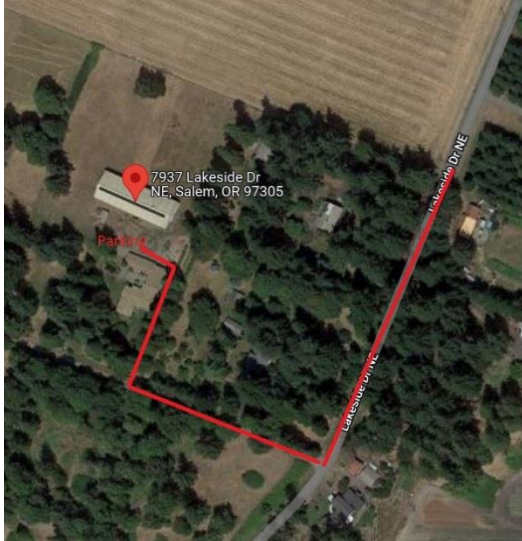

Directions to Lat45 Farm in Salem, OR

7937 Lakeside DR NE Salem, OR 97305

5 MPH Speed limit

Incoming traffic has right of way

IMPORTANT: Use Apple Maps
or Waze (free app), "GOOGLE
MAPS" DOES NOT WORK!

Directions

Lat 45 Farms is located on an easement road just off Lakeside Drive.

I-5 to exit 263, and head east. (This is Brooklake Dr.)

Drive through Brooks, OR (Straight at light)

RIGHT on Lakeside Dr (greenhouses on the right)

RIGHT on Easement road (1/2 mile SOUTH) Look for "Lat45 Farm" sign

RIGHT into driveway (orange cone)

Once on the property, please drive around the house to the arena.

EK9Agility.com

e:barbara@ek9agility.com p: (503) 877-2355